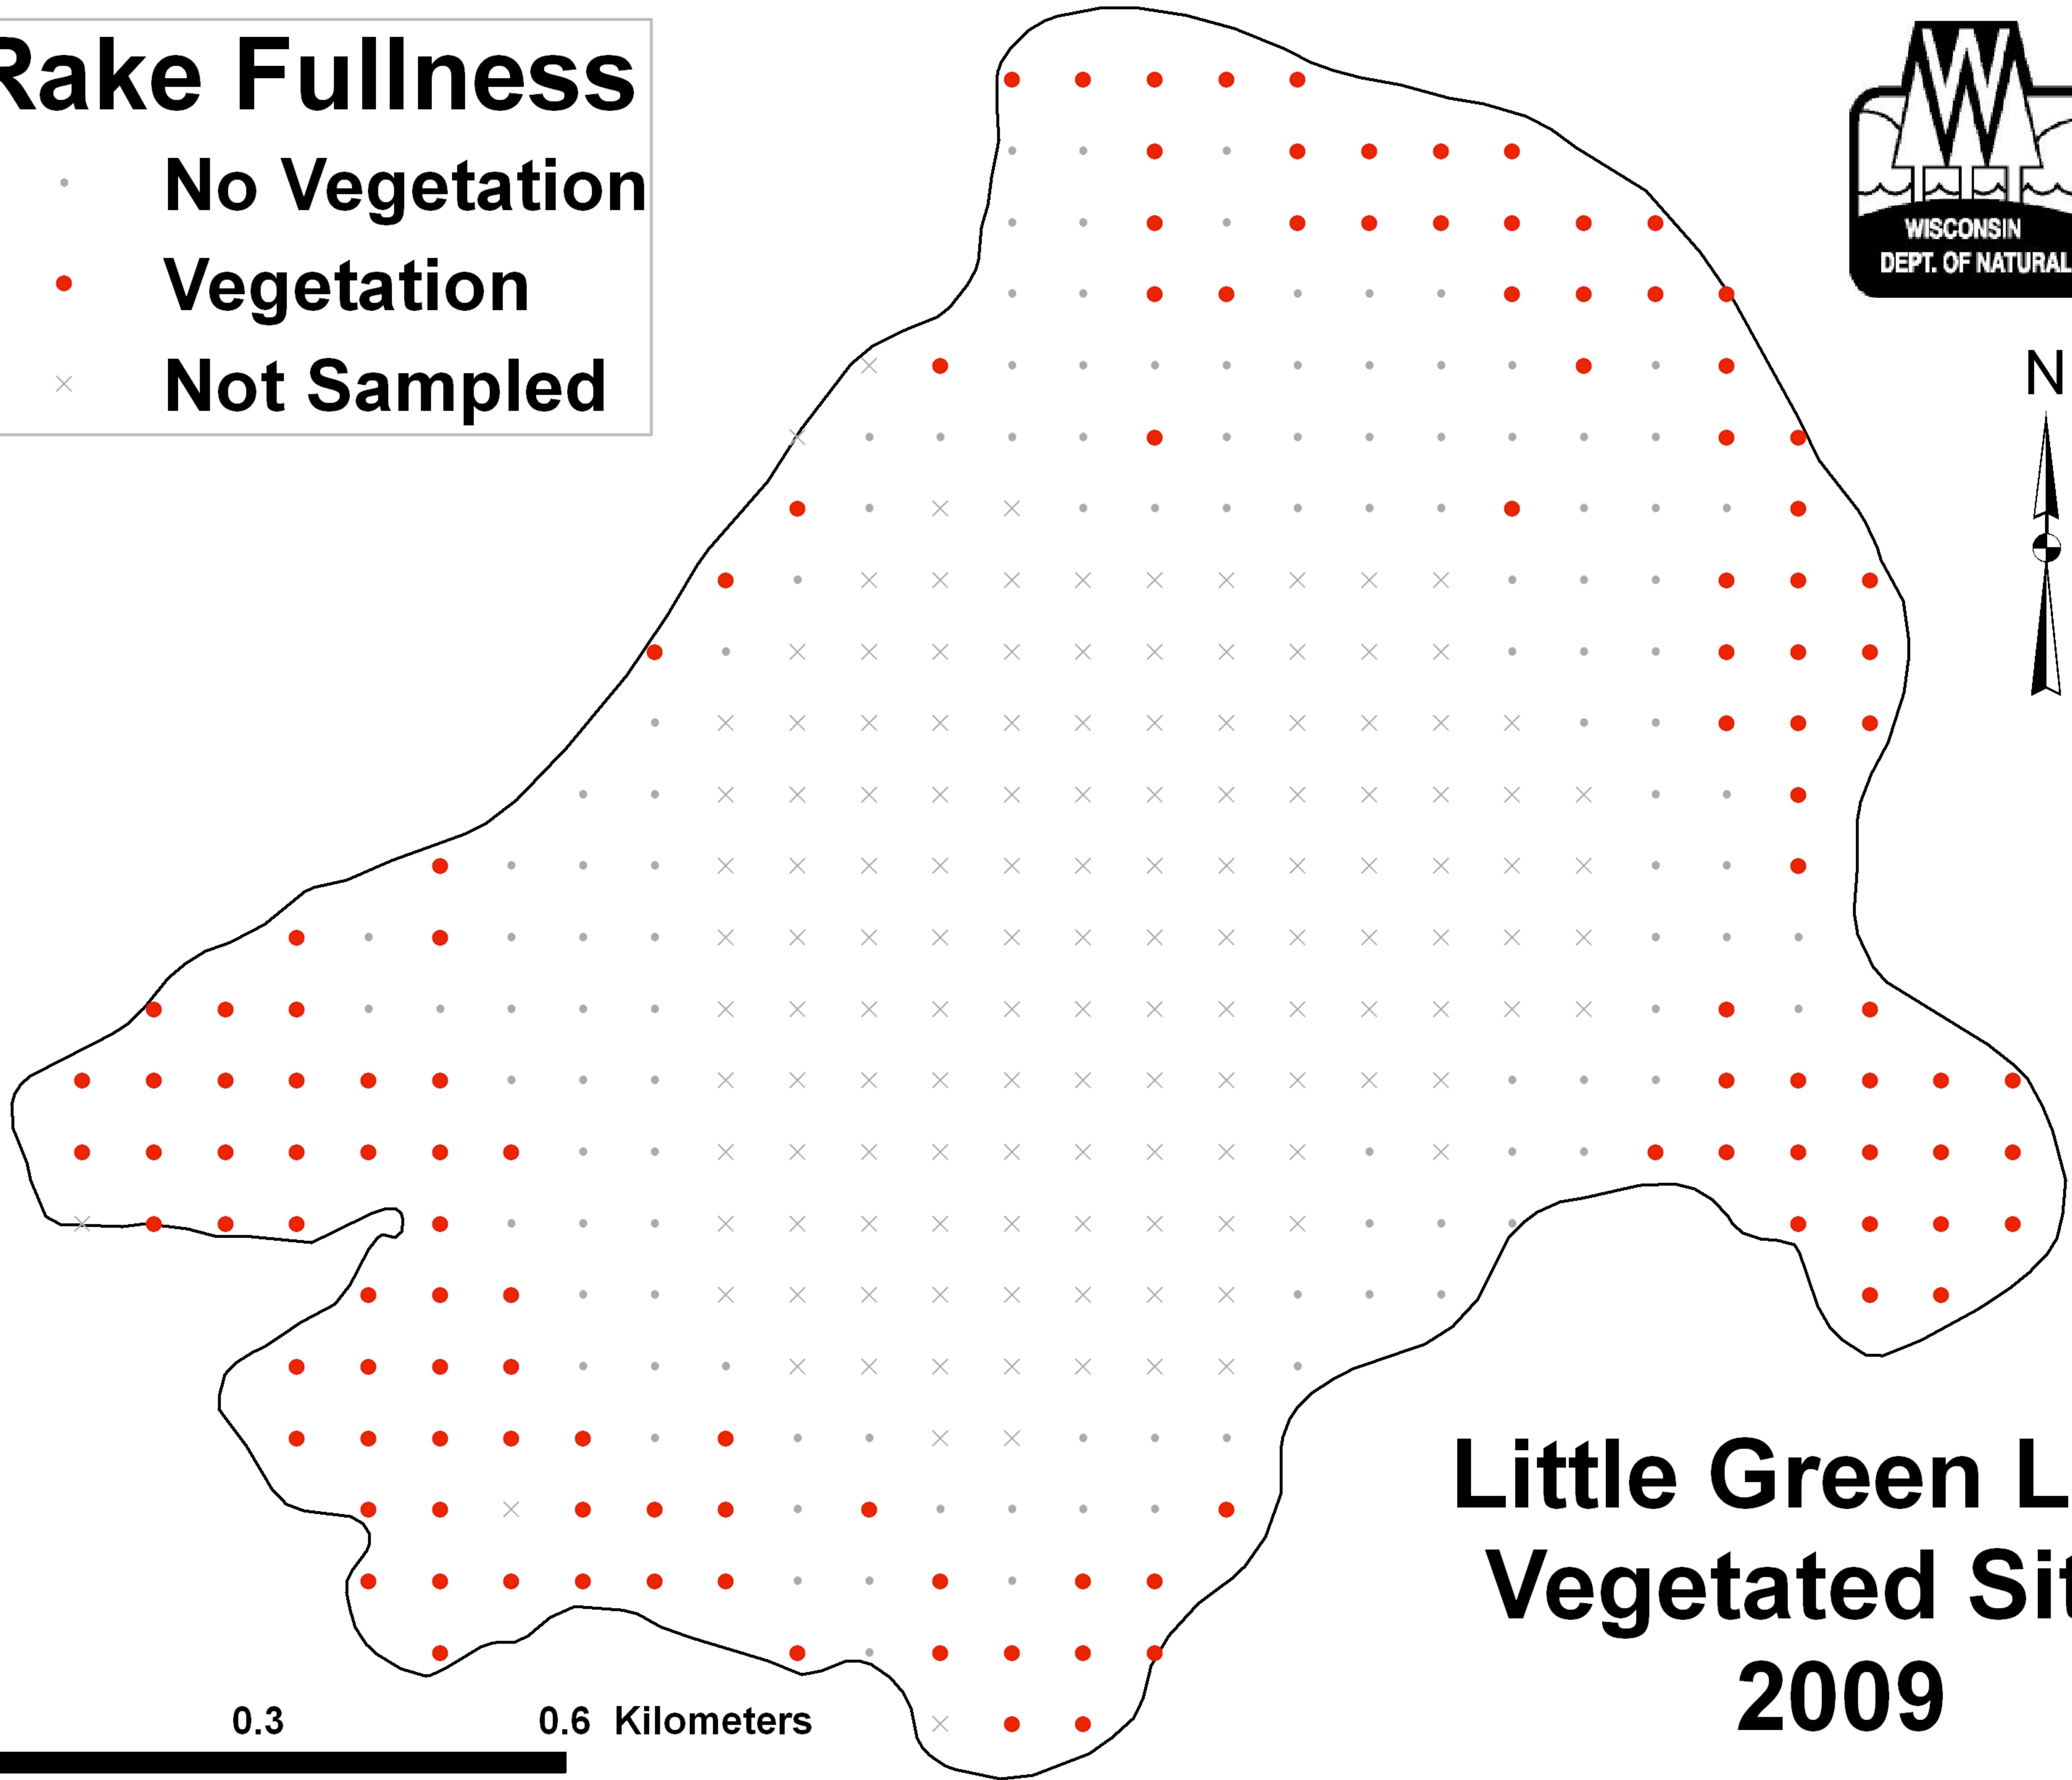

Rake Fullness

- No Vegetation
- Vegetation
- × Not Sampled

Little Green Lake Vegetated Sites 2009

0 0.3 0.6 Kilometers